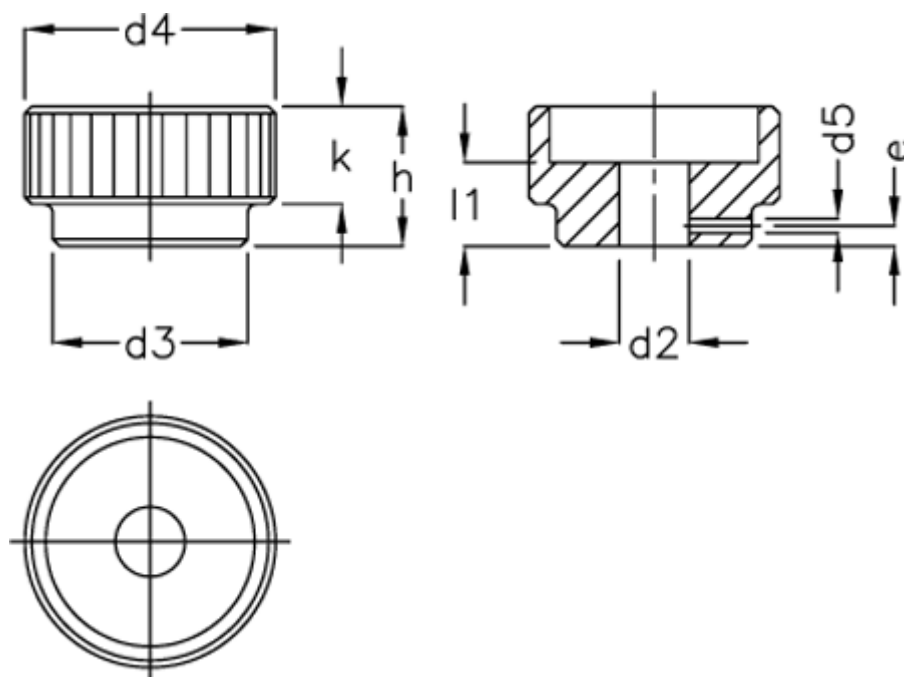

Article number: 20699005

Description: E+G Knurled nut DIN 6303-B8-B
B with dowel hole

Measures

d2 = B 8

d3 = 20

d4 = 30

d5 = 2.0

e = 3.0

h = 17

k = 12

l1 = 10